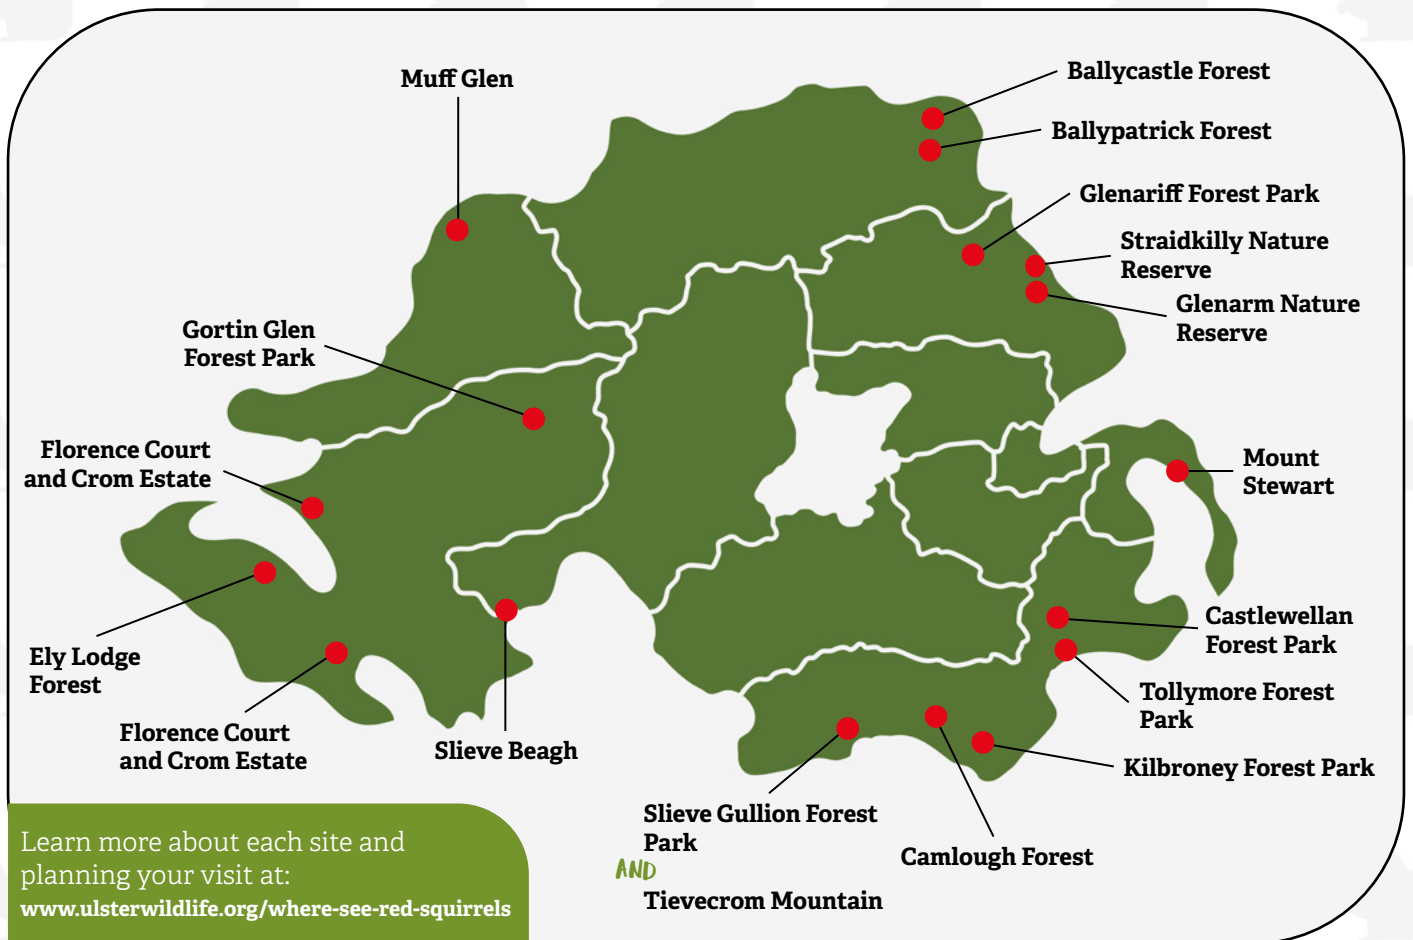

RED SQUIRREL MAP NORTHERN IRELAND

The best places to spot our native-squirrel species

Learn more about each site and planning your visit at:
www.ulsterwildlife.org/where-see-red-squirrels

Spied a red?
Scan the QR code and share your sightings